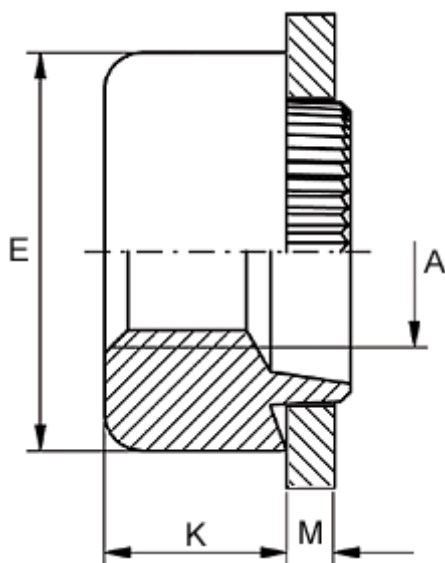

Article number: 12703000050110

Description: KLEE-coil 703 000 050.110
M5 Unhardened, zinc-pl. & chr. blue

Measures

Female thread A	= M5
Height K	= 3.0
Outer diameter E	= 11.0
Plate thickness	= 0.8
Recommended bore diameter for extreme load	= 8.0
Recommended bore diameter for normal use	= 8.0